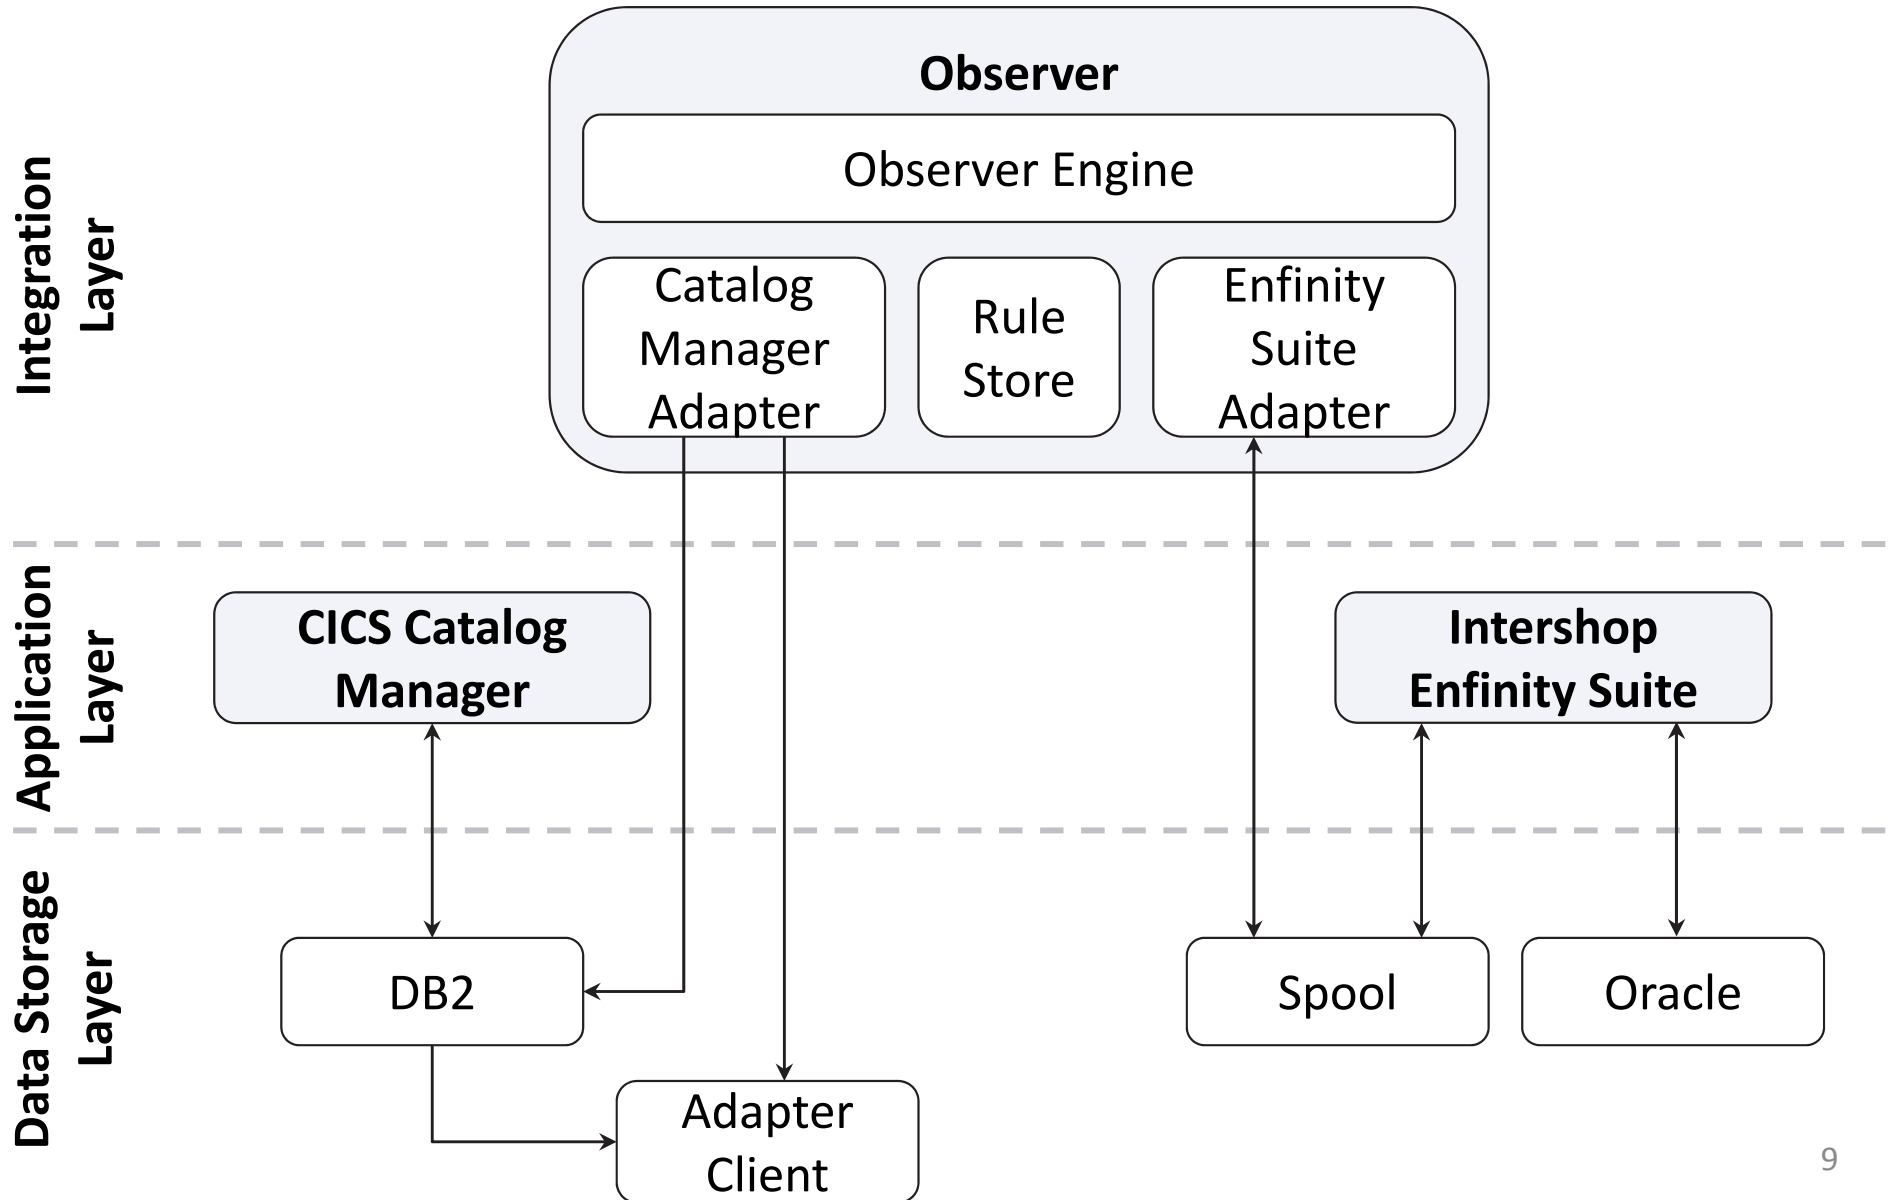

Pentel Quicker-Clicker Automatic Pencil, 0.5 mm, Smoke
point size 0.5 mm refillable yes eraser included yes grip type rubberized quantity 1 brand name Pentel pocket clip yes retractable no manufacturer Pentel
Manufacturer:
\$ 2.49

Showing 1 - 3 of 3 items.

Intershop Enfiniti Suite

- As far as possible, without any change

5. Showcase

6. Conclusion

- Practical need of smarter integration concepts was deduced by an empirical study
- We described lightweight and minimally-invasive concepts
- A showcase presents a minimally-invasive integration approach
- Further needs for research:
 - Metrics for the measurement of weightiness and invasiveness