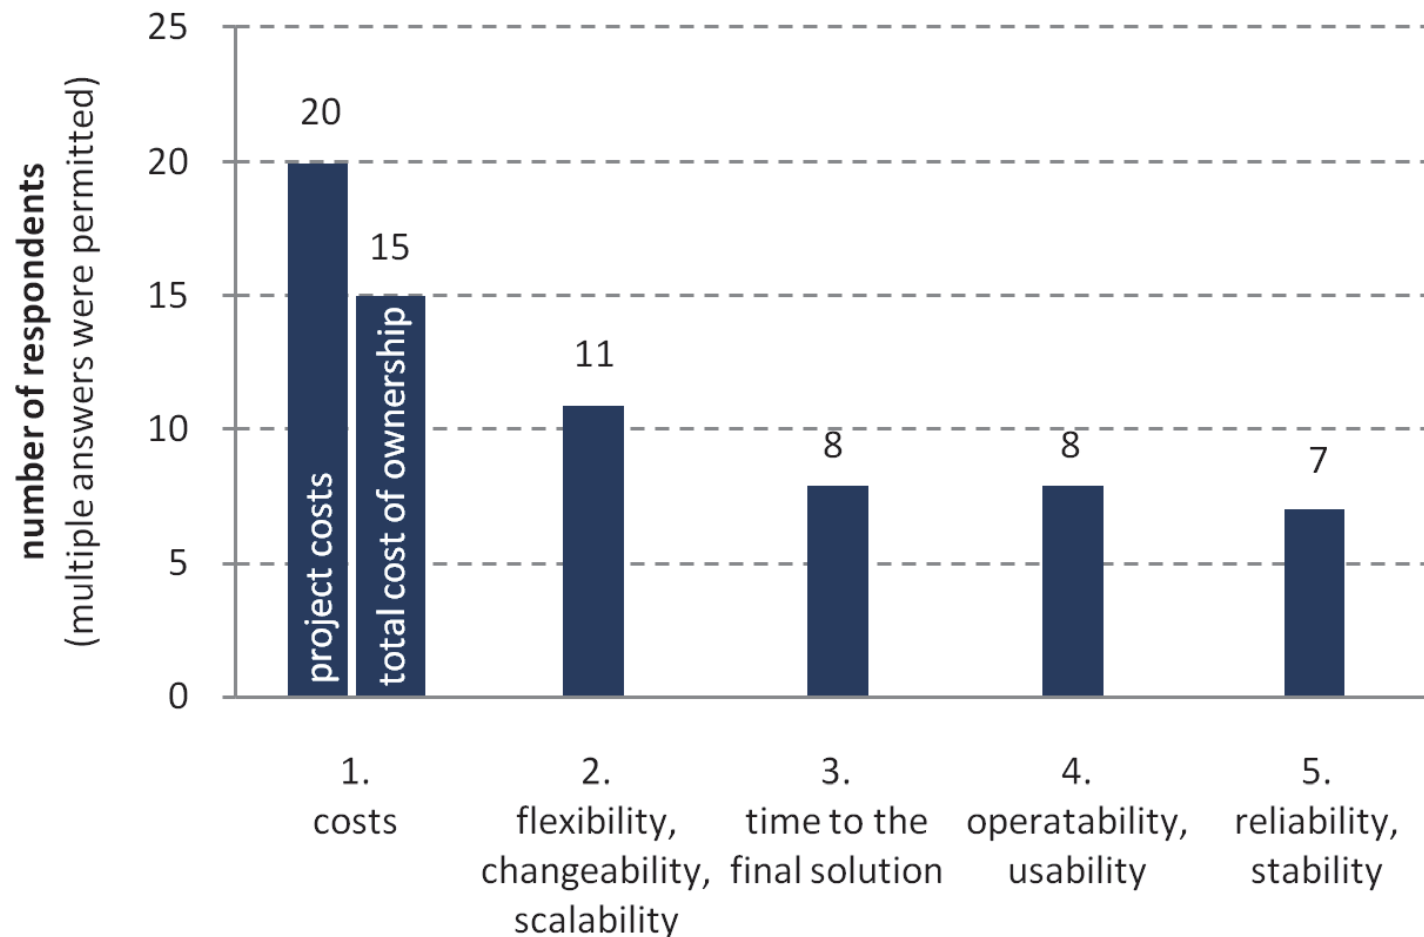

1. Introduction

- Application Integration constitutes a large challenge
- impotent elements of a flexible information technology and essential for a flexible business concern
- technical, business and political challenges
- a multiplicity of process models exist
- not all are adequate for every integration problem

2. Empirical studies of the University of Leipzig

- **Aim:**
 - Which integration methods discussed within academia are used in practice?
 - How are integration services provided today?
- **Study design:**
 - conducted as expert interviews among 30 integration service providers
 - six sections: demographic base data, understanding of integration, integration tools and instruments, integration patterns and automation, weightiness and invasiveness, the integration object mainframe
 - 52 hours of audio material was transcribed, extracted and condensed, following research methods from social sciences

2. Empirical studies of the University of Leipzig

- Top 5 integration providers client's decision criteria when deciding for an integration solution

3. Lightweight integration concepts

- The weightiness of integration is determined by the applied approach.
- Characteristics of lightweight integration:
 - Iterative and incremental development
 - Prototyping
 - Limited problem space
 - Reduction of recurring planning expenditure
- Important point:
 - Problem adequateness of the integration solution
 - “You don't need a sledgehammer to crack a nut!”

4. Minimally-invasive integration concepts

- originates from surgery: minimal invasiveness indicates a low degree of injury during an operation.
- For integration:

- Integration should be done with as less technical, process and organizational intrusion as possible.